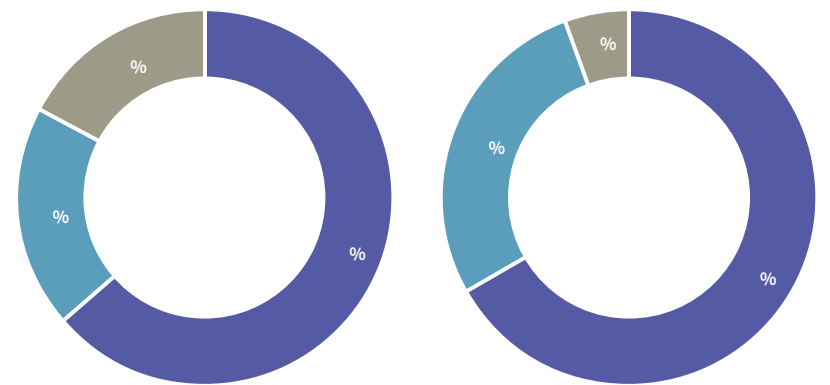

maggie's

... & ...
... 3.3% ...
... p ...
... 6 ...
... 2014 ... 40% ... 6 ...

This Laura

our supporters, some of whom are thanked overleaf.

14 million since it was launched

11 0.01 -17.47137.2