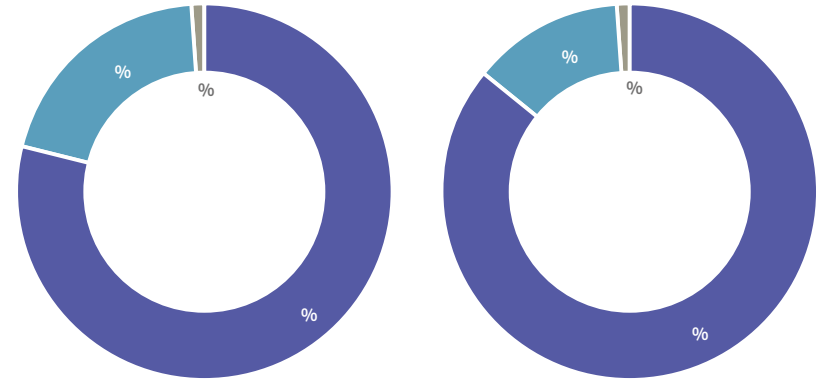

maggie's

... & ...
... 3.3% ...
... p ...
... 6 ...
... 2014 ... 40% ... 6 ...

This Laura

our supporters, some of whom are thanked overleaf.

14 million since it was launched

11 0.01 -17.47137.2