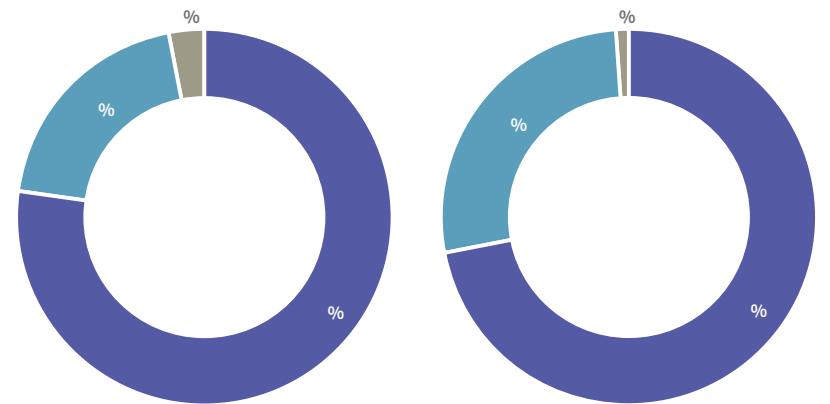

maggie's

... & ...
... 3.3% ...
... p ...
... 6 ...
... 2014 ... 40% ... 6 ...

This Laura

our supporters, some of whom are thanked overleaf.

14 million since it was launched

11 0.01 -17.47137.2